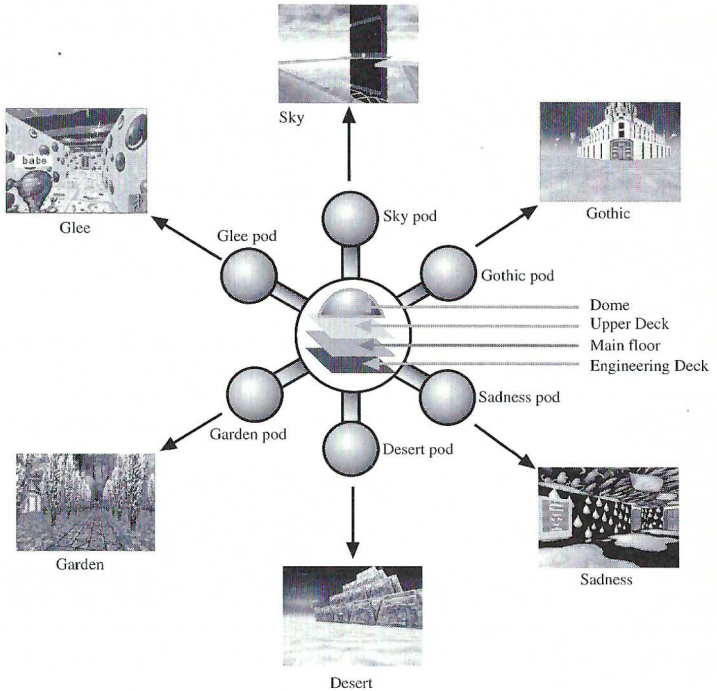

Worlds Chat Map

- esc** Exit
- F1** Help
- F2** Toggles sound on and off
- F3** Toggles music on and off
- F4** Toggles bobbing on and off
- F5** Displays the frame rate
- F6** Last person you whispered to
- F7** Last person who whispered to you
- F8** Send a Group Whisper